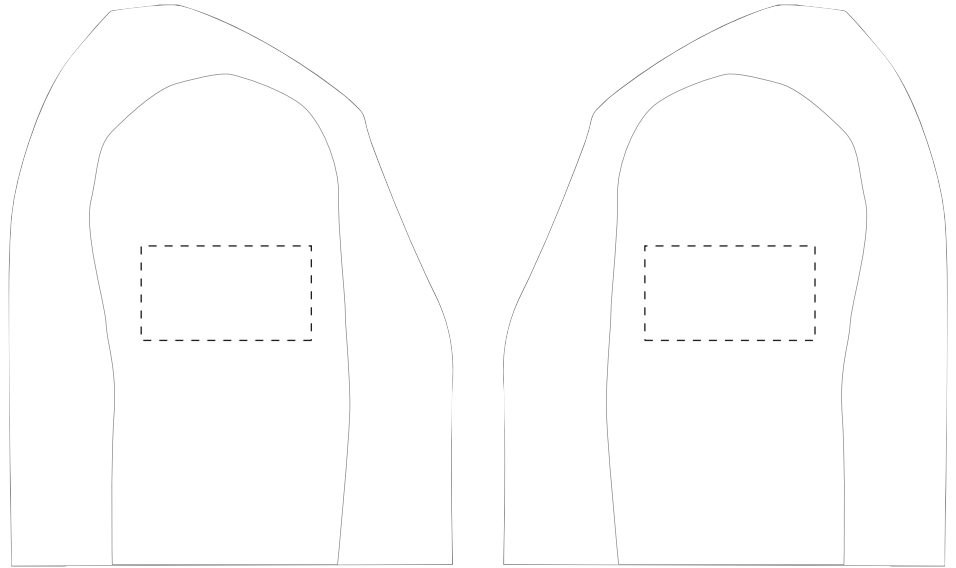

Your Ref:  
Our Ref:

Quantity:  
Version: 1

Product Code: SF0002  
Product Colour: White

**PRINTING CONCERNS: PRINT MAY DISCOLOUR**

**PRODUCT INFO: DUE TO THE NATURE OF THE PRODUCT THE PRINT POSITION MAY VARY BY 2 - 3 MM**

**Madeira Thread Colours**

The dashed line is to demonstrate print area and will not appear on your printed item

- Colour 1
- Colour 1
- Colour 1
- Colour 1

ARTWORK SCALE 25%

Product Image for visualisation  
- colours may vary

Right Sleeve

Left Sleeve

ARTWORK SCALE 100%  
Max print area 90mm x 50mm

To proceed, please approve visual via the online system.

**PLEASE NOTE:**

- All colours including print and product are for visual purposes only and should not be regarded as the actual colour of the product and print.
- Some products may vary from batch to batch and may differ from previous orders.
- The colour and texture of a product can also have an effect on the final print colour.
- By approving this order we accept that you understand these terms.